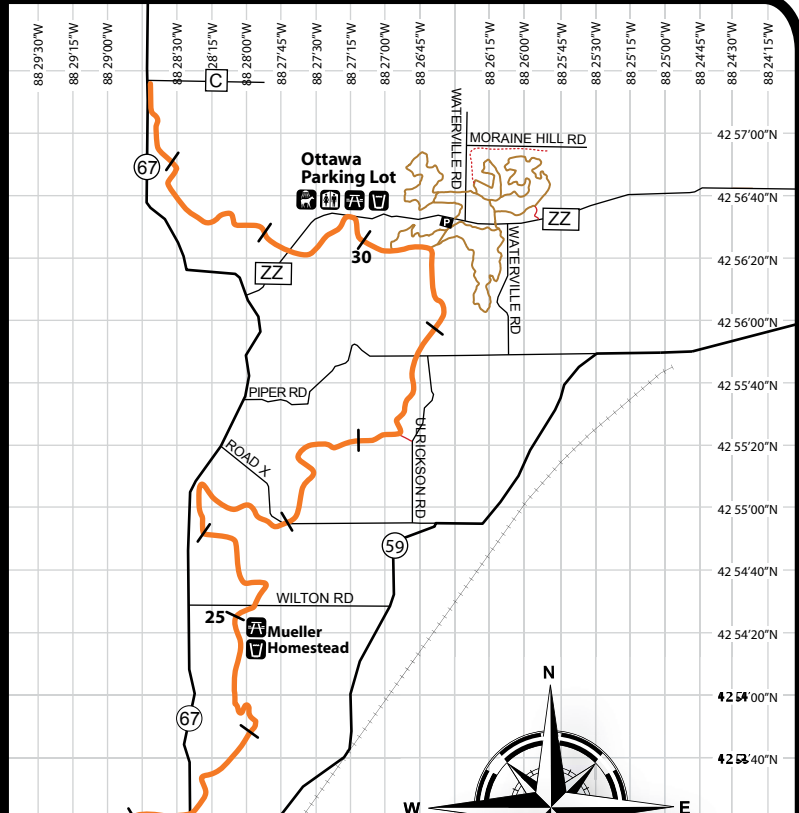

Palmyra Trail Loops

Trail	Miles
P1	4.2
P2	7.6
P3	9.7
P4	9.8

Eagle Trail Loops

Trail	Miles
E1	3.0
E2	4.3

LEGEND

- Moraine Ridge Trail (Main Trail Thru Forest)
- Loop Trails
- Access Trails
- Horse Only Trails
- Snowmobile Only Trails
- Defined Horse Loop Trails
- Mile Markers
- Latitude/Longitude
- Horse Camping
- Toilets
- Picnic Area
- Water
- Pavilion
- Horse Showers