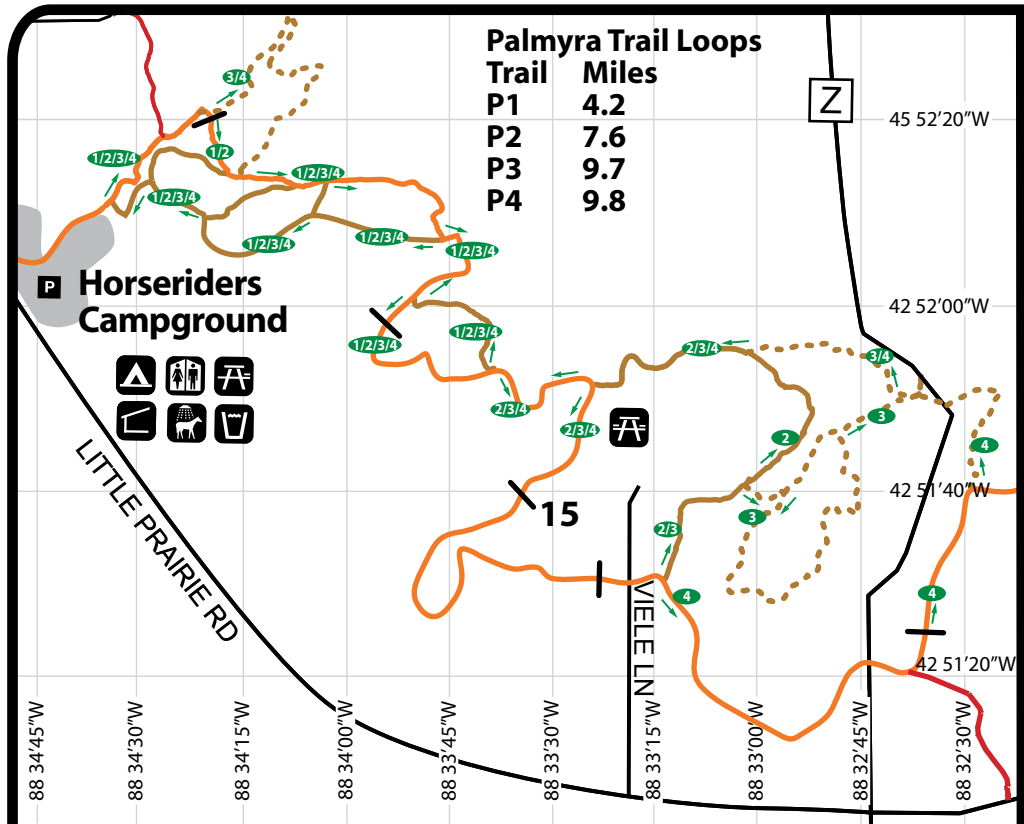

Palmyra Trail Loops

Trail	Miles
P1	4.2
P2	7.6
P3	9.7
P4	9.8

Eagle Trail Loops

Trail	Miles
E1	3.0
E2	4.3

LEGEND

- Moraine Ridge Trail (Main Trail Thru Forest)
- Loop Trails
- Access Trails
- Horse Only Trails
- Snowmobile Only Trails
- Defined Horse Loop Trails
- Mile Markers
- Latitude/Longitude
- Horse Camping
- Toilets
- Picnic Area
- Water
- Pavilion
- Horse Showers